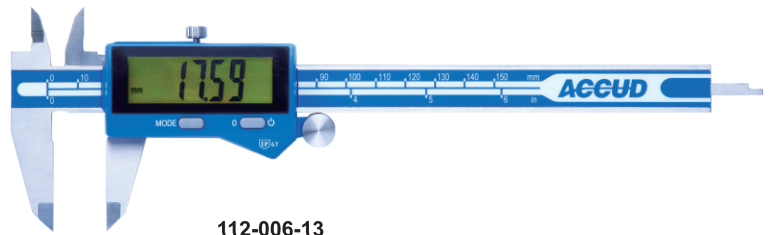

## SERIES 112

## IP67 DIGITAL CALIPER

- ◆ IP67 protection level
- ◆ Resolution: 0.01mm/0.0005"
- ◆ Automatic power off
- ◆ Buttons: on/off, mode
- ◆ Made of stainless steel

112-006-13

| Code       | Range         | Accuracy | a  | b    | c  | h  | L   |
|------------|---------------|----------|----|------|----|----|-----|
| 112-006-13 | 0-150mm/0-6"  | 0.03mm   | 21 | 16   | 16 | 40 | 236 |
| 112-008-13 | 0-200mm/0-8"  | 0.03mm   | 24 | 19   | 16 | 50 | 286 |
| 112-012-13 | 0-300mm/0-12" | 0.04mm   | 25 | 20.5 | 17 | 60 | 400 |

## FRACTIONAL DIGITAL CALIPER

- ◆ With fraction reading
- ◆ Resolution: 0.01mm, 0.0005", 1/128"
- ◆ Buttons: on/off, zero, mm/inch
- ◆ Made of stainless steel

113-006-11

| Code       | Range         | Accuracy | a  | b    | c  | h  | L   |
|------------|---------------|----------|----|------|----|----|-----|
| 113-006-11 | 0-150mm/0-6"  | ±0.03mm  | 21 | 16   | 16 | 40 | 236 |
| 113-008-11 | 0-200mm/0-8"  | ±0.03mm  | 24 | 19   | 16 | 50 | 286 |
| 113-012-11 | 0-300mm/0-12" | ±0.03mm  | 25 | 20.5 | 17 | 60 | 400 |