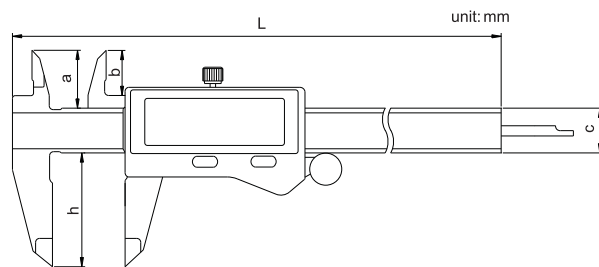

## IP67 DIGITAL CALIPER

- ◆ IP67 protection level
- ◆ Resolution: 0.01mm/0.0005"
- ◆ Automatic power off
- ◆ Buttons: on/off, mode
- ◆ Made of stainless steel

112-006-13

| Code       | Range         | Accuracy | a  | b    | c  | h  | L   |
|------------|---------------|----------|----|------|----|----|-----|
| 112-006-13 | 0-150mm/0-6"  | 0.03mm   | 21 | 16   | 16 | 40 | 236 |
| 112-008-13 | 0-200mm/0-8"  | 0.03mm   | 24 | 19   | 16 | 50 | 286 |
| 112-012-13 | 0-300mm/0-12" | 0.04mm   | 25 | 20.5 | 17 | 60 | 400 |

## FRACTIONAL DIGITAL CALIPER

- ◆ With fraction reading
- ◆ Resolution: 0.01mm, 0.0005", 1/128"
- ◆ Buttons: on/off, zero, mm/inch
- ◆ Made of stainless steel

113-006-11

| Code       | Range         | Accuracy | a  | b    | c  | h  | L   |
|------------|---------------|----------|----|------|----|----|-----|
| 113-006-11 | 0-150mm/0-6"  | ±0.03mm  | 21 | 16   | 16 | 40 | 236 |
| 113-008-11 | 0-200mm/0-8"  | ±0.03mm  | 24 | 19   | 16 | 50 | 286 |
| 113-012-11 | 0-300mm/0-12" | ±0.03mm  | 25 | 20.5 | 17 | 60 | 400 |