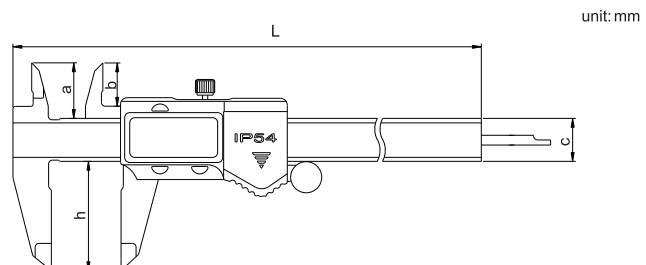

## IP67 DIGITAL CALIPER

- ◆ IP67 protection level
- ◆ Resolution: 0.01mm/0.0005"
- ◆ Automatic power off
- ◆ Buttons: on/off, mode
- ◆ Made of stainless steel

112-006-13

| Code       | Range         | Accuracy | a  | b    | c  | h  | L   |
|------------|---------------|----------|----|------|----|----|-----|
| 112-006-13 | 0-150mm/0-6"  | 0.03mm   | 21 | 16   | 16 | 40 | 236 |
| 112-008-13 | 0-200mm/0-8"  | 0.03mm   | 24 | 19   | 16 | 50 | 286 |
| 112-012-13 | 0-300mm/0-12" | 0.04mm   | 25 | 20.5 | 17 | 60 | 400 |

## FRACTIONAL DIGITAL CALIPER

- ◆ With fraction reading
- ◆ Resolution: 0.01mm, 0.0005", 1/128"
- ◆ Buttons: on/off, zero, mm/inch
- ◆ Made of stainless steel

113-006-11

| Code       | Range         | Accuracy | a  | b    | c  | h  | L   |
|------------|---------------|----------|----|------|----|----|-----|
| 113-006-11 | 0-150mm/0-6"  | ±0.03mm  | 21 | 16   | 16 | 40 | 236 |
| 113-008-11 | 0-200mm/0-8"  | ±0.03mm  | 24 | 19   | 16 | 50 | 286 |
| 113-012-11 | 0-300mm/0-12" | ±0.03mm  | 25 | 20.5 | 17 | 60 | 400 |