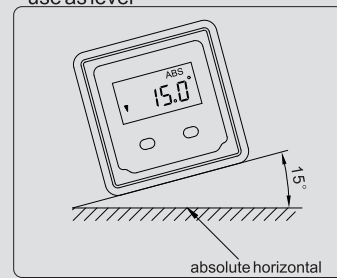

DIGITAL LEVEL

721

use as protractor

- ◆ Use as level or protractor
- ◆ Accuracy : $\pm 0.1^\circ$ (vertical and horizontal), $\pm 0.2^\circ$ (other direction)
- ◆ Absolute horizontal reference can save in memory for ever
- ◆ Button: on/off, zero
- ◆ Magnetic base
- ◆ Use in 4 directions
- ◆ Automatic power off

use as level

Code	Range	Resolution
721-180-01	0-360°(90°x4)	0.1°

DIGITAL LEVEL

725

- ◆ Use as level or protractor
- ◆ Accuracy : $\pm 0.1^\circ$ (vertical and horizontal), $\pm 0.2^\circ$ (other direction)
- ◆ Buttons: on/off, ABS, hold, alarm unit, backlight
- ◆ With vertical and horizontal vials
- ◆ Absolute horizontal reference can save in memory for ever
- ◆ Magnetic base
- ◆ Adjust the display direction automatically

Code	Range	Resolution
725-360-01	0-360°(4x90°)	0.1°