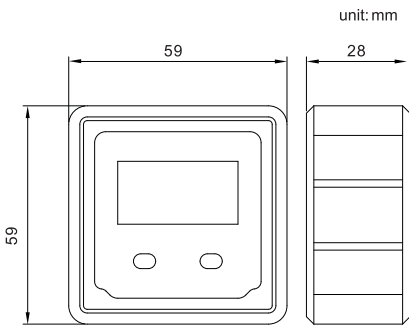

DIGITAL LEVEL

721

use as protractor

- ◆ Use as level or protractor
- ◆ Accuracy : $\pm 0.1^\circ$ (vertical and horizontal), $\pm 0.2^\circ$ (other direction)
- ◆ Absolute horizontal reference can save in memory for ever
- ◆ Button: on/off, zero
- ◆ Magnetic base
- ◆ Use in 4 directions
- ◆ Automatic power off

use as level

Code	Range	Resolution
721-180-01	0-360°(90°x4)	0.1°

DIGITAL LEVEL

725

- ◆ Use as level or protractor
- ◆ Accuracy : $\pm 0.1^\circ$ (vertical and horizontal), $\pm 0.2^\circ$ (other direction)
- ◆ Buttons: on/off, ABS, hold, alarm unit, backlight
- ◆ With vertical and horizontal vials
- ◆ Absolute horizontal reference can save in memory for ever
- ◆ Magnetic base
- ◆ Adjust the display direction automatically

Code	Range	Resolution
725-360-01	0-360°(4x90°)	0.1°