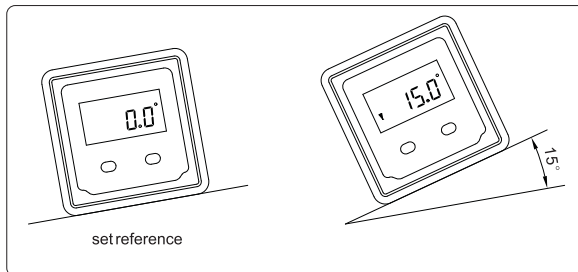

DIGITAL LEVEL

721

use as protractor

- ◆ Use as level or protractor
- ◆ Accuracy : $\pm 0.1^\circ$ (vertical and horizontal), $\pm 0.2^\circ$ (other direction)
- ◆ Absolute horizontal reference can save in memory for ever
- ◆ Button: on/off, zero
- ◆ Magnetic base
- ◆ Use in 4 directions
- ◆ Automatic power off

use as level

Code	Range	Resolution
721-180-01	0-360°(90°x4)	0.1°

DIGITAL LEVEL

725

- ◆ Use as level or protractor
- ◆ Accuracy : $\pm 0.1^\circ$ (vertical and horizontal), $\pm 0.2^\circ$ (other direction)
- ◆ Buttons: on/off, ABS, hold, alarm unit, backlight
- ◆ With vertical and horizontal vials
- ◆ Absolute horizontal reference can save in memory for ever
- ◆ Magnetic base
- ◆ Adjust the display direction automatically

Code	Range	Resolution
725-360-01	0-360°(4x90°)	0.1°