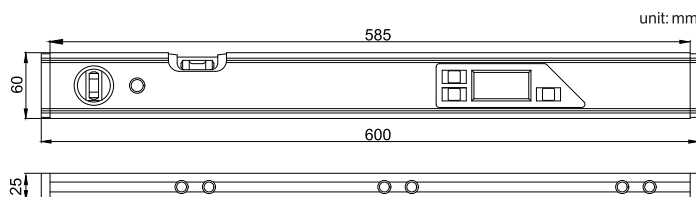

DIGITAL LEVEL

721

use as protractor

- ◆ Use as level or protractor
- ◆ Accuracy : $\pm 0.1^\circ$ (vertical and horizontal), $\pm 0.2^\circ$ (other direction)
- ◆ Absolute horizontal reference can save in memory for ever
- ◆ Button: on/off, zero
- ◆ Magnetic base
- ◆ Use in 4 directions
- ◆ Automatic power off

use as level

Code	Range	Resolution
721-180-01	0-360°(90°x4)	0.1°

DIGITAL LEVEL

725

- ◆ Use as level or protractor
- ◆ Accuracy : $\pm 0.1^\circ$ (vertical and horizontal), $\pm 0.2^\circ$ (other direction)
- ◆ Buttons: on/off, ABS, hold, alarm unit, backlight
- ◆ With vertical and horizontal vials
- ◆ Absolute horizontal reference can save in memory for ever
- ◆ Magnetic base
- ◆ Adjust the display direction automatically

Code	Range	Resolution
725-360-01	0-360°(4x90°)	0.1°