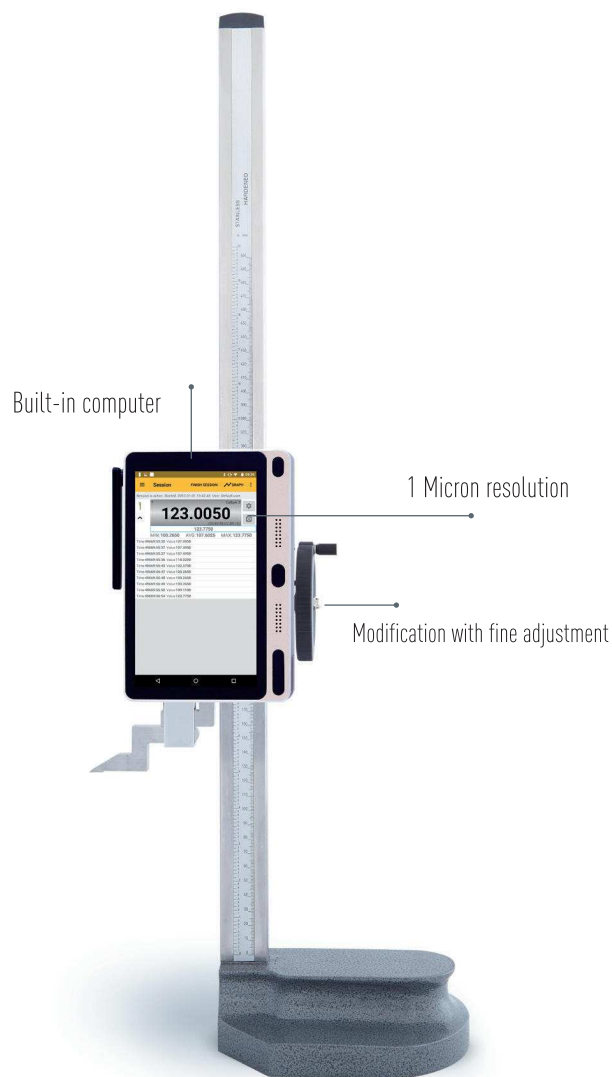

TABLET HEIGHT GAUGE

- Resolution 1 μm
- Mathematical error compensation
- Alluminium case
- Voice information about measuring results, FORMULA mode, RADIUS mode, GRAPH results
- Main functions like Min/Max, TOL, Go/NoGo, etc.
- Built-in Wireless data output module for data transfer to Windows PC or Android devices
- MDS software for Windows PC or Android device for FREE
- 100% metrological control
- ISO 17025 certificate for requirement

WIRELESS
data output module

METROLOGICAL CONTROL
MICROTECH

Item No	Range	Resolution	Accuracy	Touch screen	Data output	Fine adjustment
	mm	mm	mm			
1443050291	0-500	0,001	$\pm 0,030$	5" Colour	Wireless	+
1443100281	0-1000	0,001	$\pm 0,050$	5" Colour	Wireless	-
1443150281	0-1500	0,001	$\pm 0,060$	5" Colour	Wireless	-
1443200281	0-2000	0,001	$\pm 0,070$	5" Colour	Wireless	-